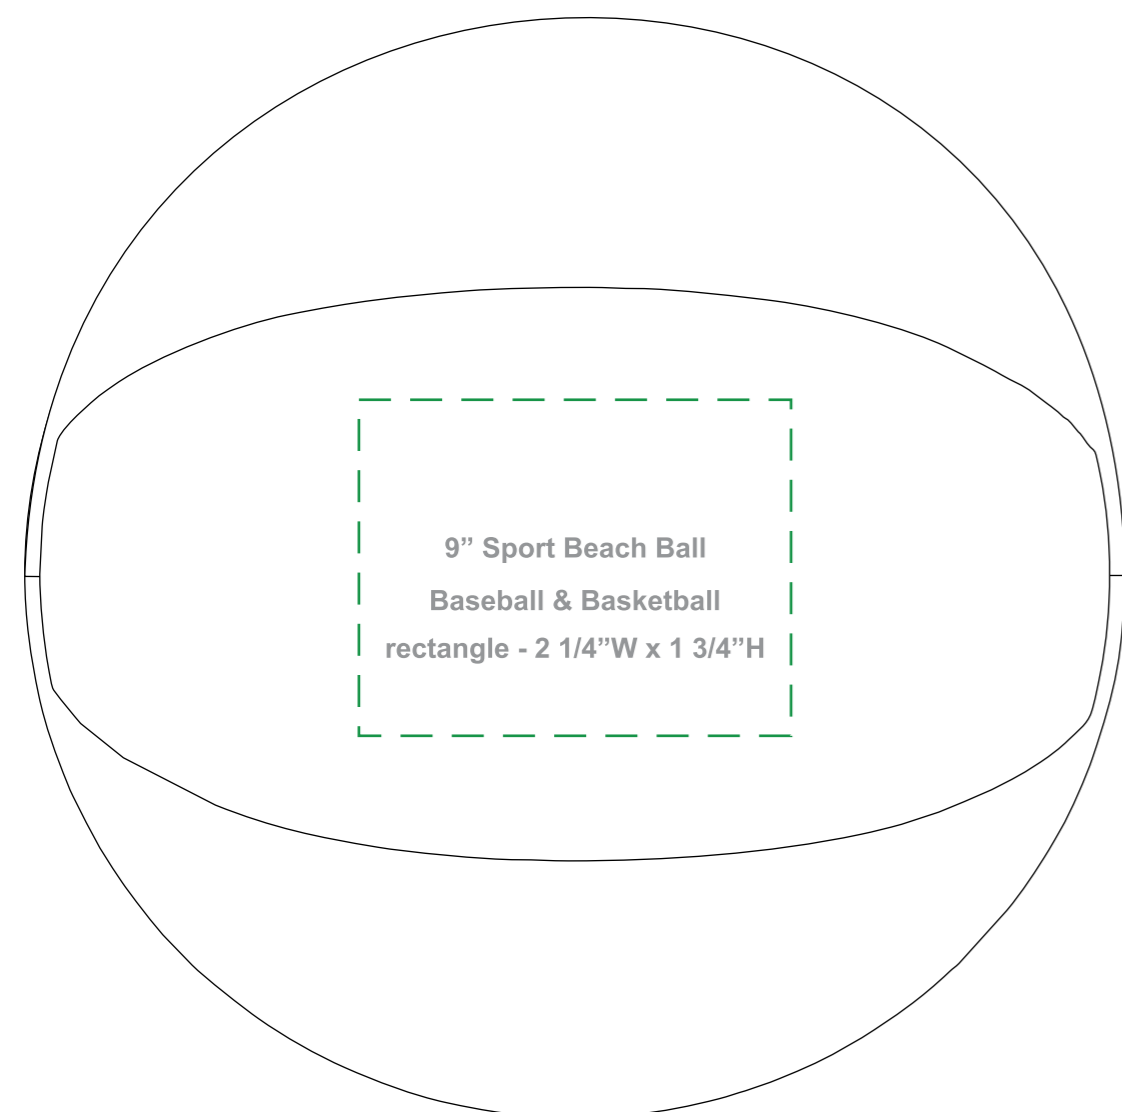

9" Sports Beach Ball (Baseball/Basketball)

Imprint Method: Pad Print

Product size = 9" Measured inflated from pole to pole.

Standard Side #1 = 2 1/4"W x 1 3/4"H

Standard Side #2 = 2 1/4"W x 1 3/4"H

Side 1

Side 2

4 spot color max.

DUE TO OUR PRINTING PROCESS,
EXACT REGISTRATION IS IMPOSSIBLE.
PLEASE BE AWARE THAT THE SEPARATE
COLORS MAY MOVE IN ANY DIRECTION
OR ANGLE. NO TWO PRODUCTS WILL
PRINT IDENTICALLY.

Actual Size