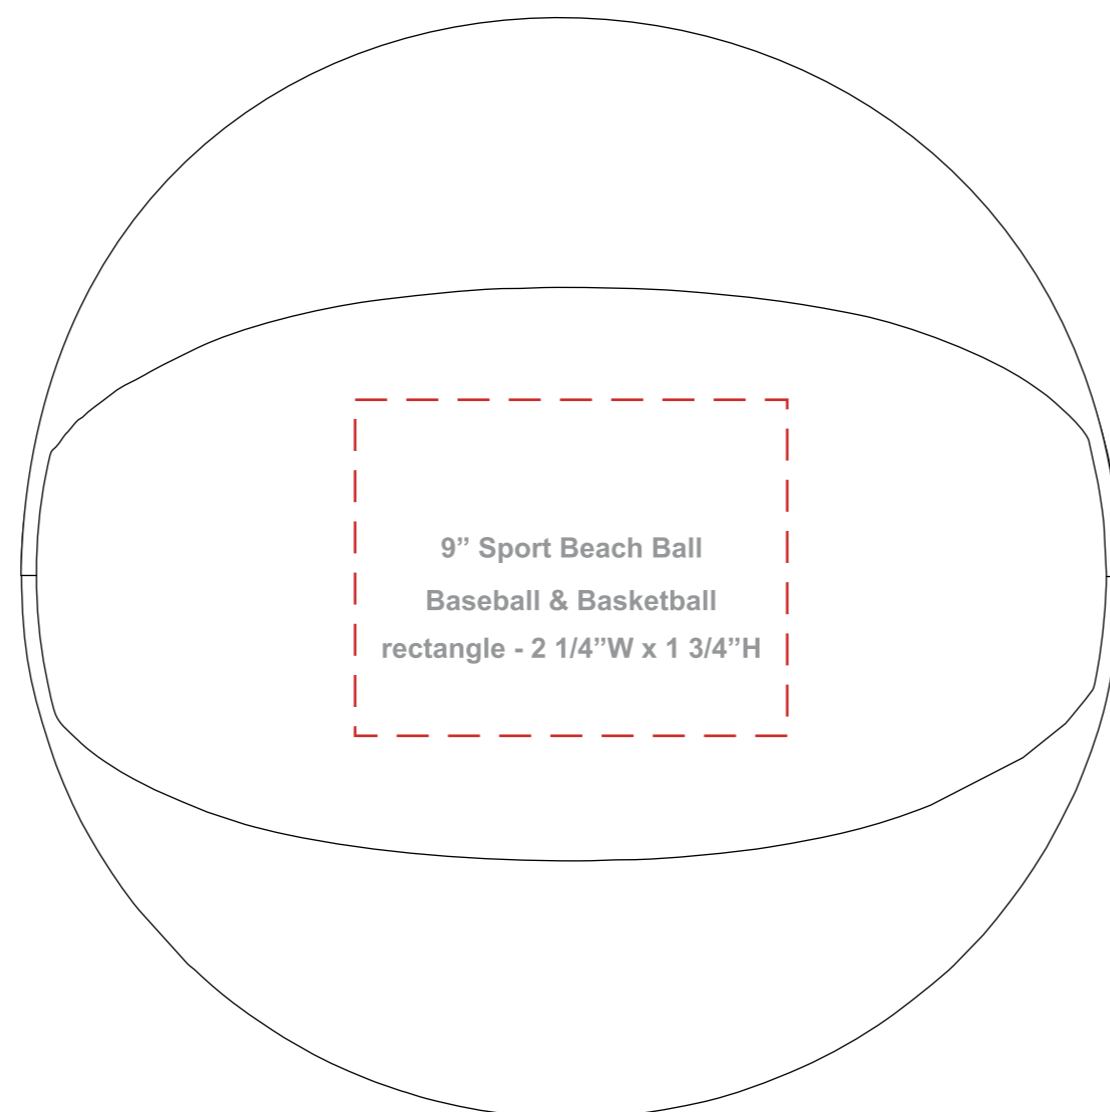

9" Sports Beach Ball (Baseball/Basketball)

Imprint Method: Pad Print

Product size = 9" Measured inflated from pole to pole.

Standard Side #1 = 2 1/4"W x 1 3/4"H

Standard Side #2 = 2 1/4"W x 1 3/4"H

Side 1

Side 2

4 spot color max.

DUE TO OUR PRINTING PROCESS,
EXACT REGISTRATION IS IMPOSSIBLE.
PLEASE BE AWARE THAT THE SEPARATE
COLORS MAY MOVE IN ANY DIRECTION
OR ANGLE. NO TWO PRODUCTS WILL
PRINT IDENTICALLY.

Actual Size